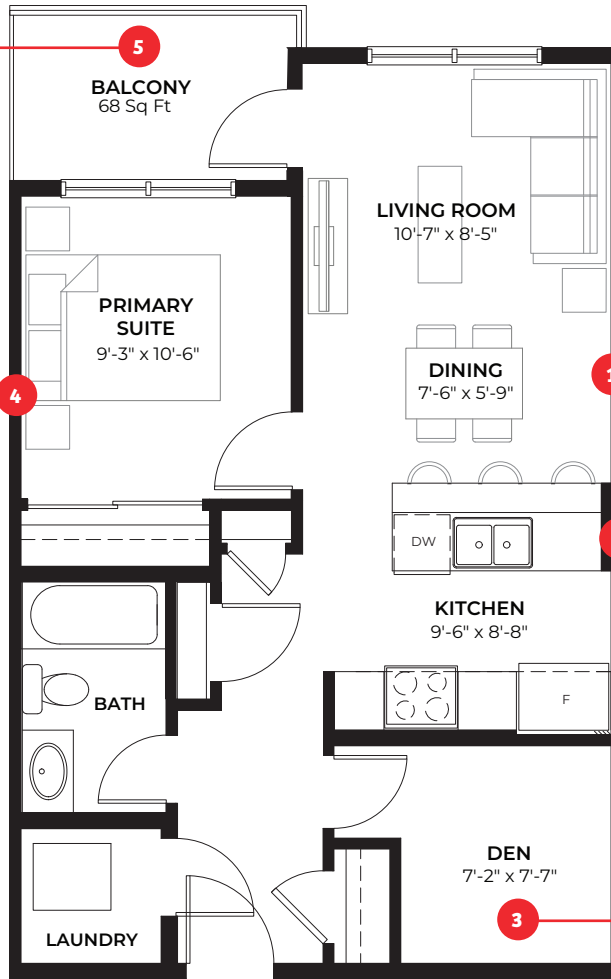

The VERDE

Bold Designer
Condos

Quesnay
At Currie

Key Features

1 BED + DEN | 1 BATH

628 SQ FT

9FT-10FT CEILING

5

The Verde apartment home comes standard with its own **private deck**. Picture summer bbqs, leisurely brunches and evenings spent sipping cocktails in your own oasis.

4

This **spacious primary bedroom** is designed to fit a queen-size bed and two night stands with room to spare.

1

A purposefully designed central **dining area** let's you entertain or have family meals while being in the heart of the open concept floorplan.

2

Designed to be the centre-piece of the kitchen, the elongated **kitchen island** lets owners cook, snack and entertain all from the one location.

3

You wanted space for your office, to practice yoga or play your games. The purposefully designed **multi-functional den** is exactly what you need.

RohitTM
HOMES | Bold Goes Further