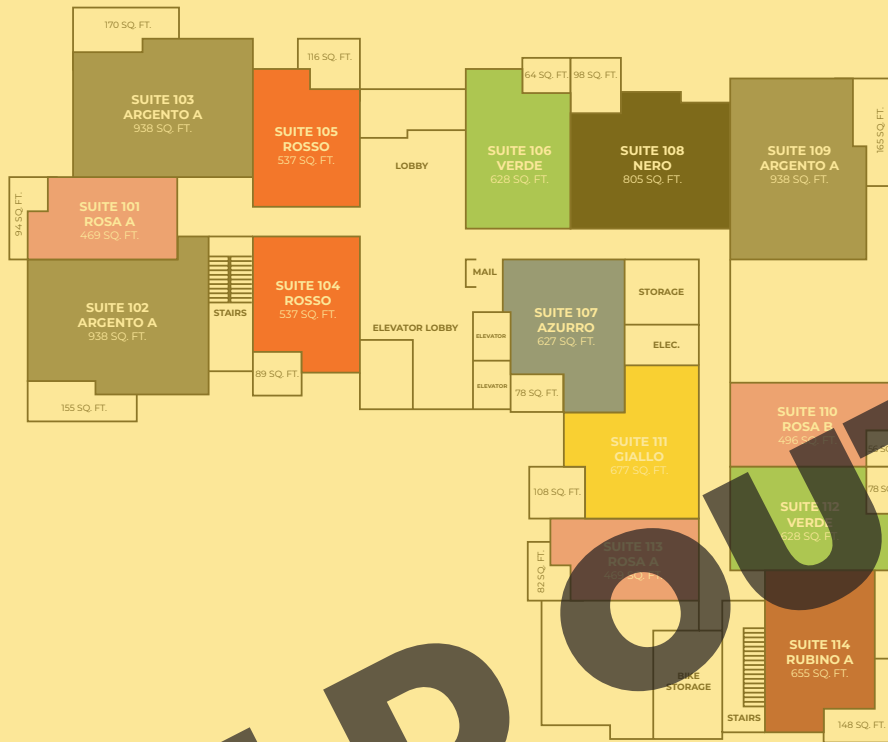

QUESNAY

At Currie

Building 1
Floorplates

370 Dieppe Drive SW

SOLD OUT

Currie is a one-of-a-kind community in a historic, inner-city Calgary location. Minutes from all the conveniences of modern life and steeped in heritage, Currie creates rich and diverse connections for Calgarians.

RohitTM
HOMES | Bold Goes Further

1st Floor

2nd Floor

LEGEND

■ Rosso	■ Rosa	■ Giallo
■ Verde	■ Grigio	■ Nero
■ Ambra	■ Azzurro	■ Oro
■ Rubino	■ Argento	

3rd Floor

4th Floor

SOLD OUT