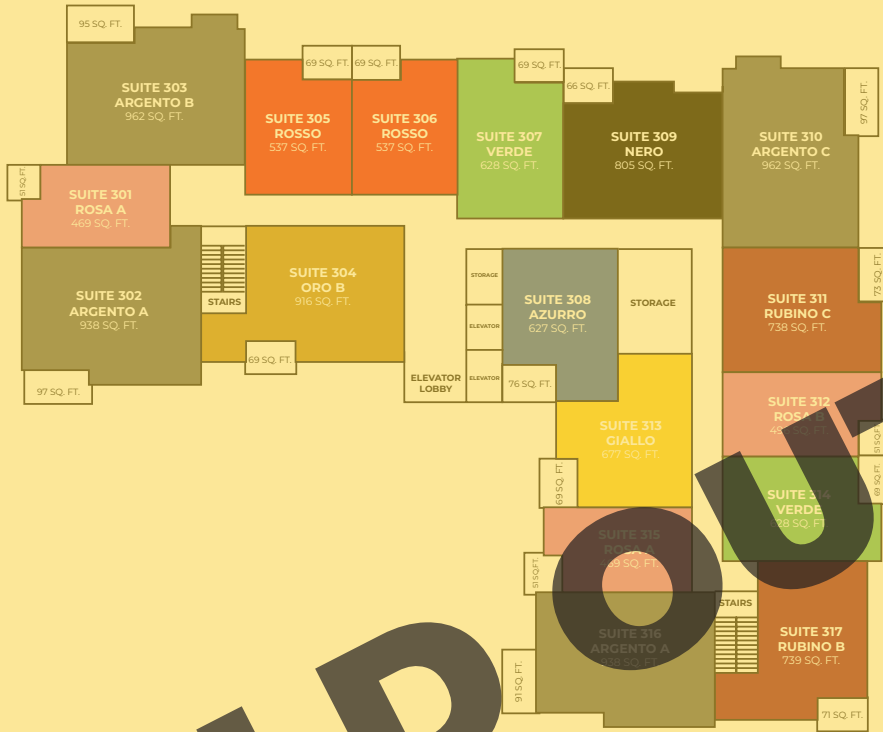

RohitTM
HOMES | Bold Goes Further

1st Floor

2nd Floor

LEGEND

■ Rosso	■ Rosa	■ Giallo
■ Verde	■ Grigio	■ Nero
■ Ambra	■ Azzurro	■ Oro
■ Rubino	■ Argento	

3rd Floor

4th Floor

SOLD OUT

5th Floor

6th Floor

SOLD OUT

QUESNAY

At Currie

Building 1
Sitemap

370 Dieppe Drive SW