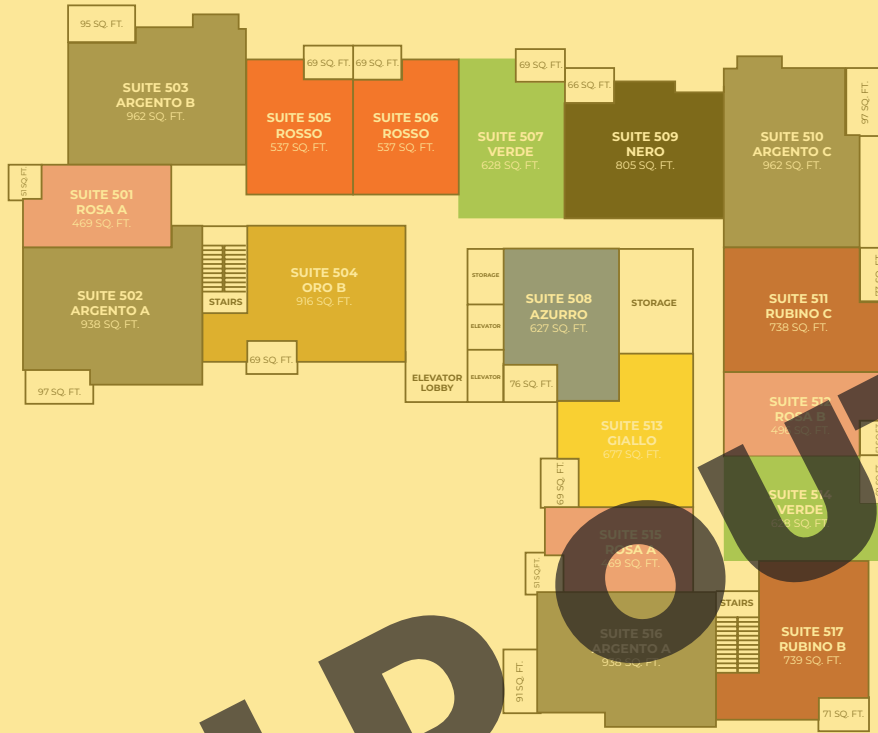

RohitTM
HOMES | Bold Goes Further

1st Floor

2nd Floor

LEGEND

■ Rosso	■ Rosa	■ Giallo
■ Verde	■ Grigio	■ Nero
■ Ambra	■ Azzurro	■ Oro
■ Rubino	■ Argento	

3rd Floor

4th Floor

SOLD OUT

5th Floor

6th Floor

SOLD OUT

QUESNAY

At Currie

Building 1
Sitemap

370 Dieppe Drive SW