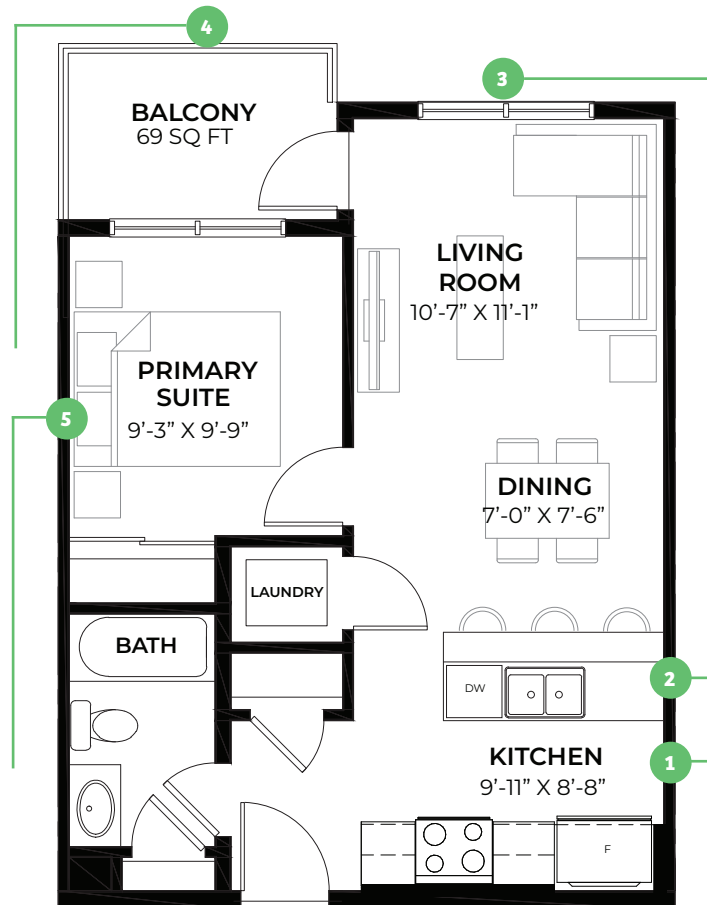

The ROSSO

Bold Designer
Condos

Quesnay
At Currie

Key Features

1 BED | 1 BATH

537 SQ FT

9FT-10FT CEILING

4

The Rosso apartment home comes standard with its own **private deck**. Picture summer bbqs, leisurely brunches and evenings spent sipping cocktails in your own oasis.

5

This **spacious bedroom** is designed to fit a queen-size bed and two night stands with room to spare.

3

To make the home feel open and airy, we added large windows in the living room and bedroom to allow for plenty of **natural light**.

2

Designed to be the centre-piece of the kitchen, the elongated **kitchen island** lets owners cook, snack and entertain all from the one location.

1

The Rosso kitchen is designed for maximum efficiency. Using the **kitchen work triangle rule**, movement between the fridge, stove and sink is minimized.

RohitTM
HOMES | Bold Goes Further