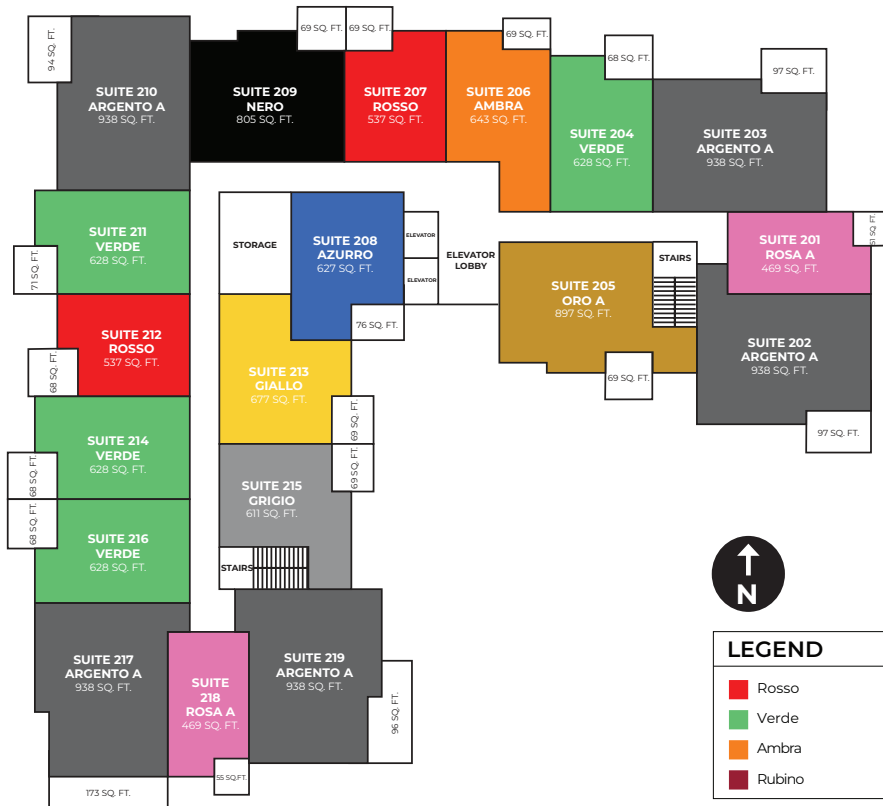

QUESNAY

At Currie

Building 2 Floorplates

330 Dieppe Drive SW

Currie is a one-of-a-kind community in a historic, inner-city Calgary location. Minutes from all the conveniences of modern life and steeped in heritage, Currie creates rich and diverse connections for Calgarians.

1st Floor

2nd Floor

LEGEND

■ Rosso	■ Rosa	■ Giallo
■ Verde	■ Grigio	■ Nero
■ Ambra	■ Azzurro	■ Oro
■ Rubino	■ Argento	

QUESNAY

At Currie

Building 2 Sitemap

330 Dieppe Drive SW